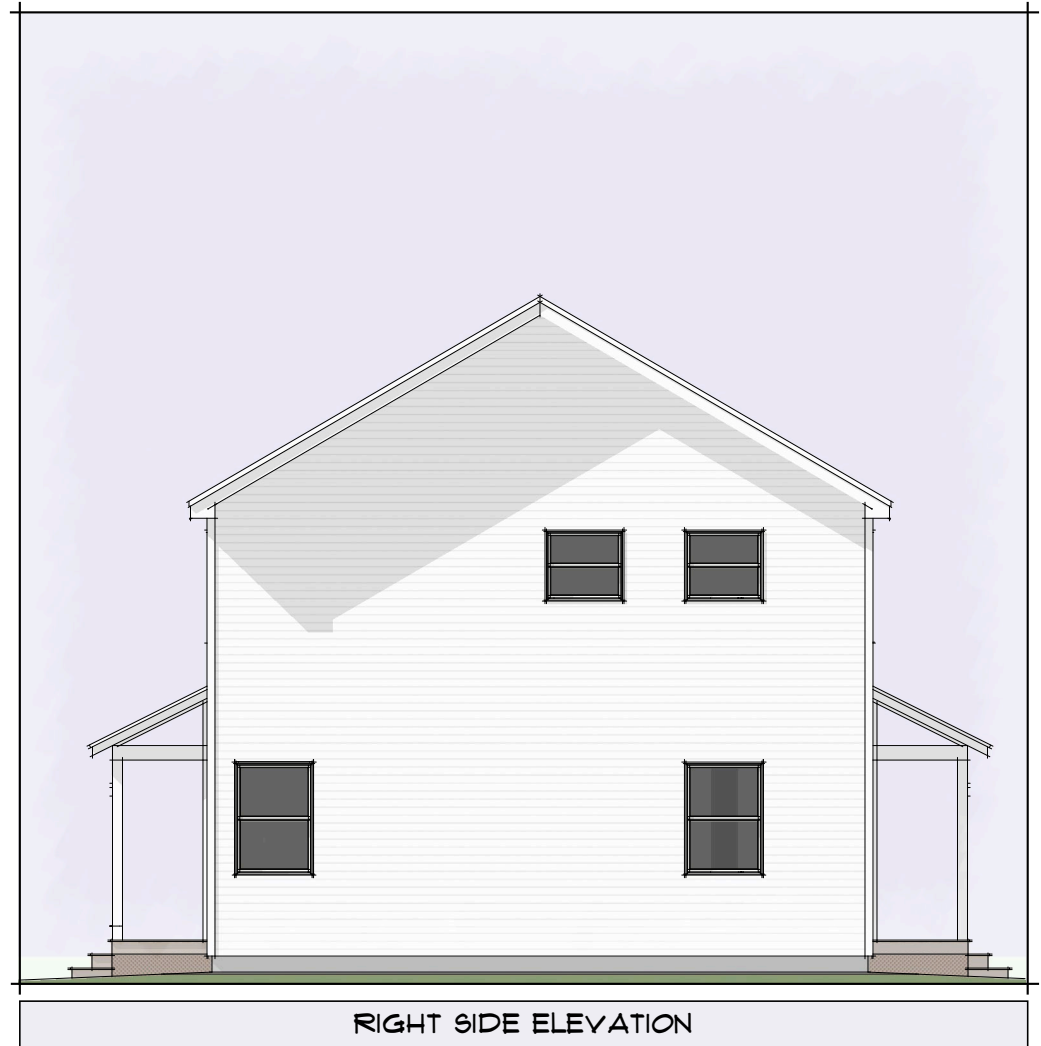

Island Housing Trust
Jones Marsh Home
Bar Harbor, ME

Island Housing Trust
Jones Marsh Home
Bar Harbor, ME

FRONT ELEVATION

LEFT SIDE ELEVATION

Island Housing Trust - Jones Marsh Home
Bar Harbor, ME

Exterior Elevations
scale: 1/8" = 1'-0"

February 2,

A2.1

design by: Showcase Homes of Maine
Brewer, ME

Island Housing Trust - Jones Marsh Home
Bar Harbor, ME

Exterior Elevations
scale: 1/8" = 1'-0"

February 2,

A2.2

design by: Showcase Homes of Maine
Brewer, ME