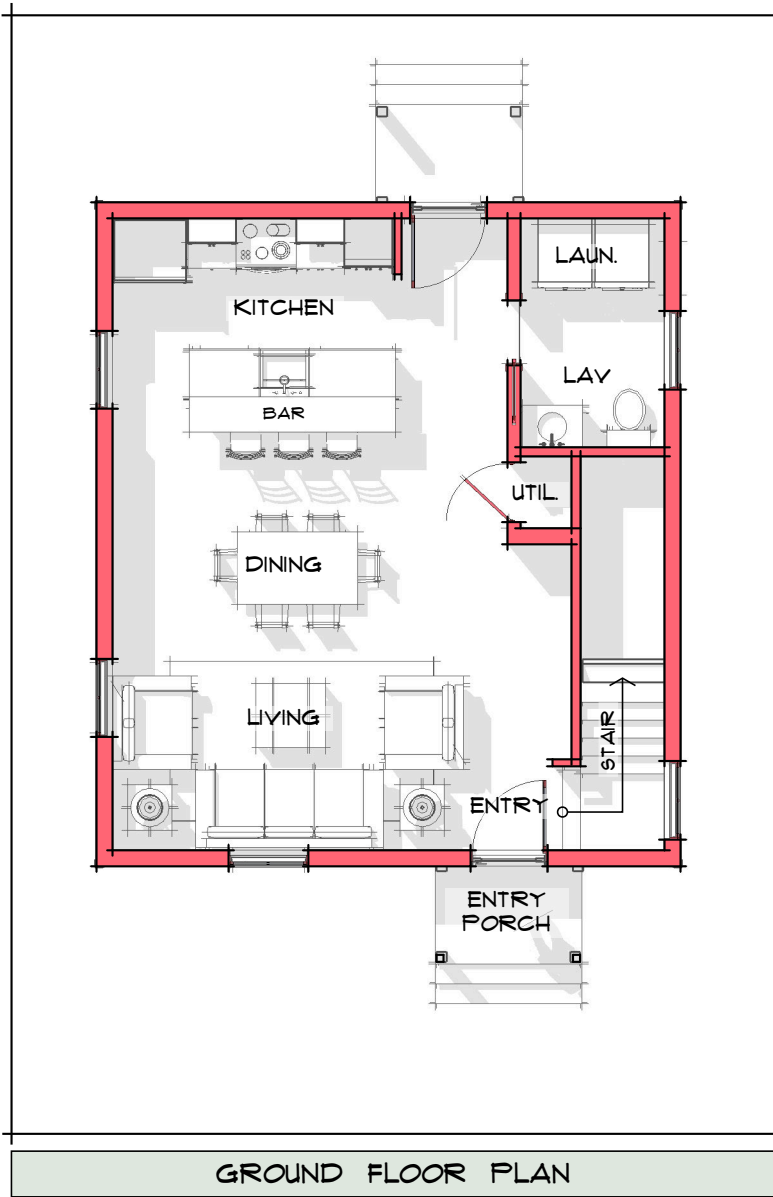

Island Housing Trust
Jones Marsh Home
Bar Harbor, ME

Island Housing Trust
Jones Marsh Home
Bar Harbor, ME

FRONT ELEVATION

LEFT SIDE ELEVATION

Island Housing Trust - Jones Marsh Home
Bar Harbor, ME

Exterior Elevations
scale: 1/8" = 1'-0"

February 2,

A2.1

design by: Showcase Homes of Maine
Brewer, ME

Island Housing Trust - Jones Marsh Home
Bar Harbor, ME

Exterior Elevations
scale: 1/8" = 1'-0"

February 2,

A2.2

design by: Showcase Homes of Maine
Brewer, ME