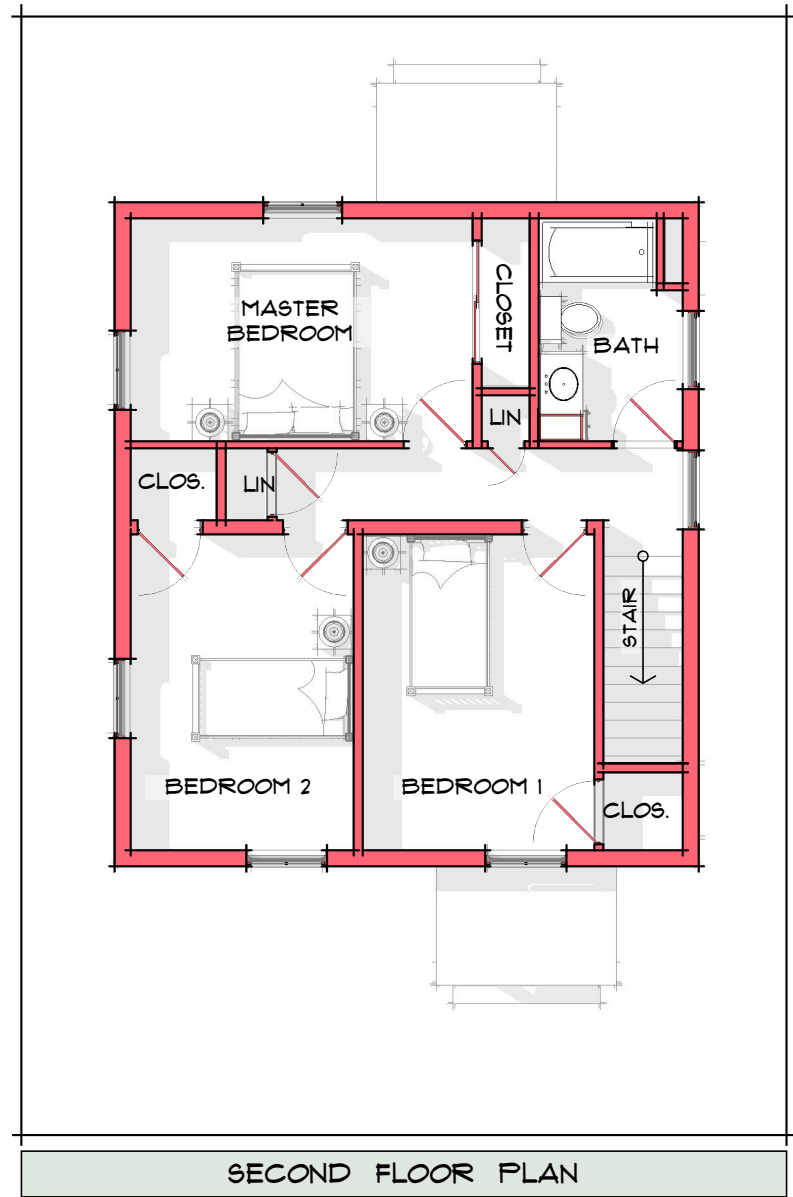

Island Housing Trust
Jones Marsh Home
Bar Harbor, ME

Island Housing Trust
Jones Marsh Home
Bar Harbor, ME

FRONT ELEVATION

LEFT SIDE ELEVATION

Island Housing Trust - Jones Marsh Home
Bar Harbor, ME

Exterior Elevations
scale: 1/8" = 1'-0"

February 2,

A2.1

design by: Showcase Homes of Maine
Brewer, ME

Island Housing Trust - Jones Marsh Home
Bar Harbor, ME

Exterior Elevations
scale: 1/8" = 1'-0"

February 2,

A2.2

design by: Showcase Homes of Maine
Brewer, ME