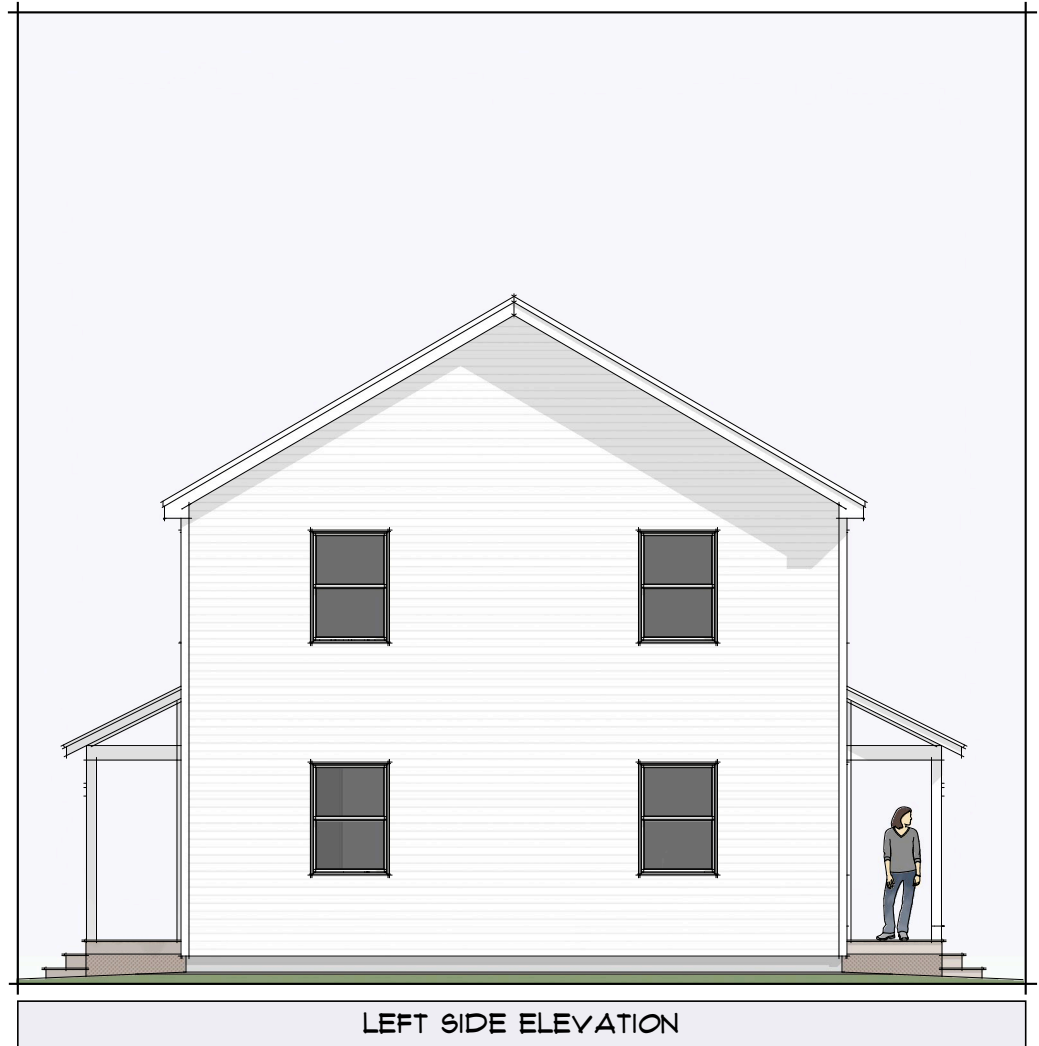

Island Housing Trust
Jones Marsh Home
Bar Harbor, ME

Island Housing Trust
Jones Marsh Home
Bar Harbor, ME

FRONT ELEVATION

LEFT SIDE ELEVATION

Island Housing Trust - Jones Marsh Home
Bar Harbor, ME

Exterior Elevations
scale: 1/8" = 1'-0"

February 2,

A2.1

design by: Showcase Homes of Maine
Brewer, ME

Island Housing Trust - Jones Marsh Home
Bar Harbor, ME

Exterior Elevations
scale: 1/8" = 1'-0"

February 2,

A2.2

design by: Showcase Homes of Maine
Brewer, ME