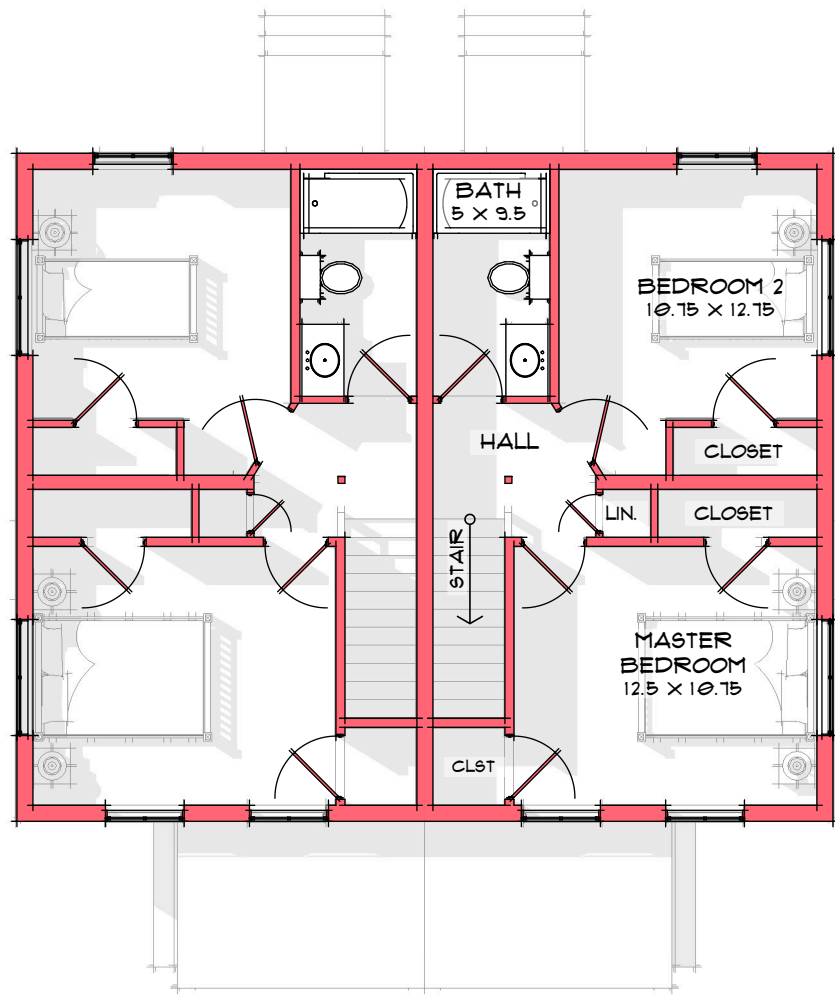

Island Housing Trust  
Jones Marsh Duplex Building  
Bar Harbor, ME

Island Housing Trust  
**Jones Marsh Duplex Building**  
Bar Harbor, ME

Island Housing Trust- Jones Marsh Duplex  
Bar Harbor, ME

**Ground Floor Plan**  
scale: 1/8" = 1'-0"

February 2, 2022

**A1.1**

design by: Showcase Homes of Maine  
Brewer, ME

SECOND FLOOR PLAN

Island Housing Trust- Jones Marsh Duplex Bar Harbor, ME	<b>Second Floor Plan</b> scale: 1/8" = 1'-0"	February 2, 2022 <b>A1.2</b>	design by: Showcase Homes of Maine Brewer, ME
--	---	---------------------------------	--

Island Housing Trust- Jones Marsh Duplex  
Bar Harbor, ME

**Exterior Elevations**  
scale: 1/8" = 1'-0"

February 2, 2022

**A2.1**

design by: Showcase Homes of Maine  
Brewer, ME

Island Housing Trust- Jones Marsh Duplex  
Bar Harbor, ME

**Exterior Elevations**  
scale: 1/8" = 1'-0"

February 2, 2022

**A2.2**

design by: Showcase Homes of Maine  
Brewer, ME

Island Housing Trust- Jones Marsh Duplex  
Bar Harbor, ME

**Exterior Elevations**  
scale: 1/8" = 1'-0"