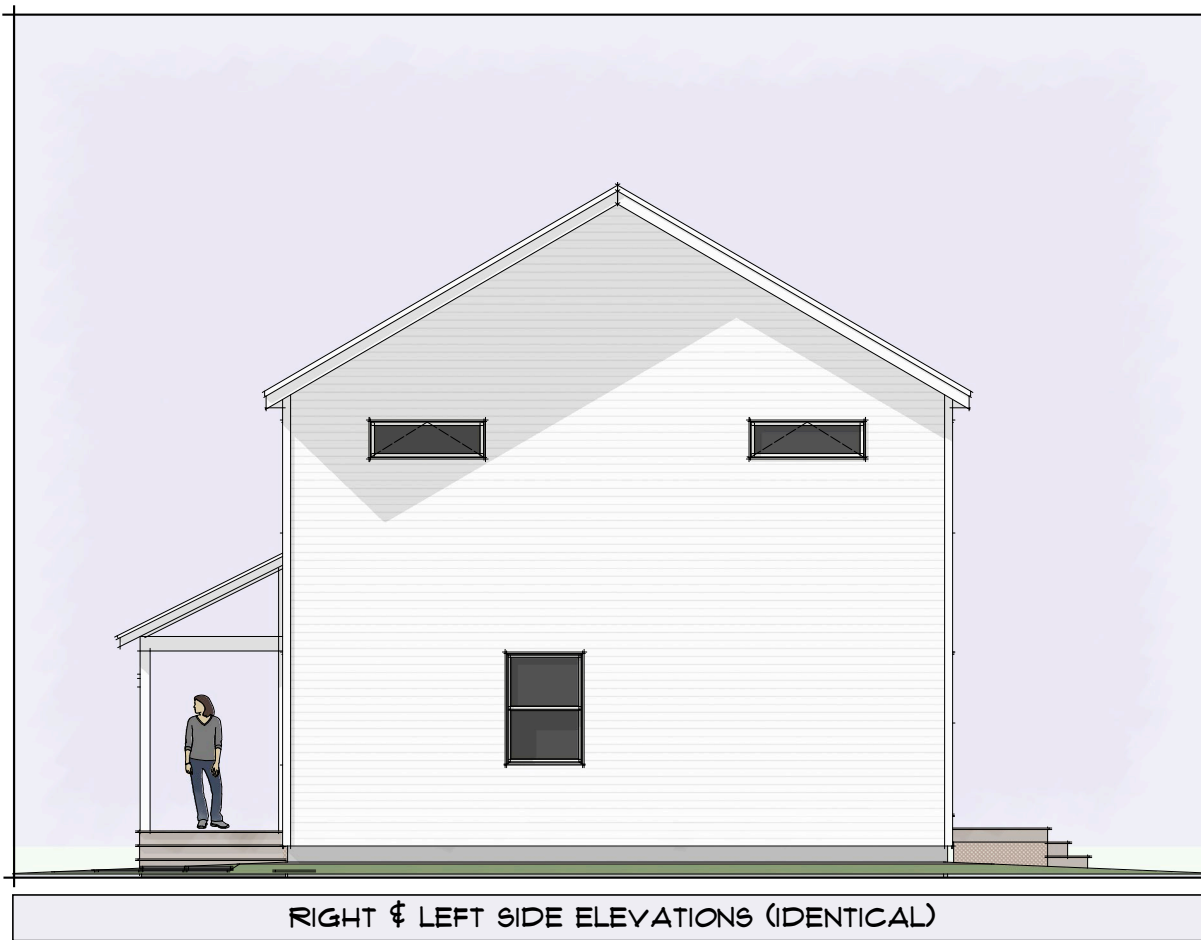

Island Housing Trust  
Jones Marsh Duplex Building  
Bar Harbor, ME

Island Housing Trust  
**Jones Marsh Duplex Building**  
Bar Harbor, ME

Island Housing Trust- Jones Marsh Duplex  
Bar Harbor, ME

**Ground Floor Plan**  
scale: 1/8" = 1'-0"

February 2, 2022

**A1.1**

design by: Showcase Homes of Maine  
Brewer, ME

SECOND FLOOR PLAN

Island Housing Trust- Jones Marsh Duplex Bar Harbor, ME	<b>Second Floor Plan</b> scale: 1/8" = 1'-0"	February 2, 2022 <b>A1.2</b>	design by: Showcase Homes of Maine Brewer, ME
--	---	---------------------------------	--

Island Housing Trust- Jones Marsh Duplex  
Bar Harbor, ME

**Exterior Elevations**  
scale: 1/8" = 1'-0"

February 2, 2022

**A2.1**

design by: Showcase Homes of Maine  
Brewer, ME

Island Housing Trust- Jones Marsh Duplex  
Bar Harbor, ME

**Exterior Elevations**  
scale: 1/8" = 1'-0"

February 2, 2022

**A2.2**

design by: Showcase Homes of Maine  
Brewer, ME

Island Housing Trust- Jones Marsh Duplex  
Bar Harbor, ME

**Exterior Elevations**  
scale: 1/8" = 1'-0"