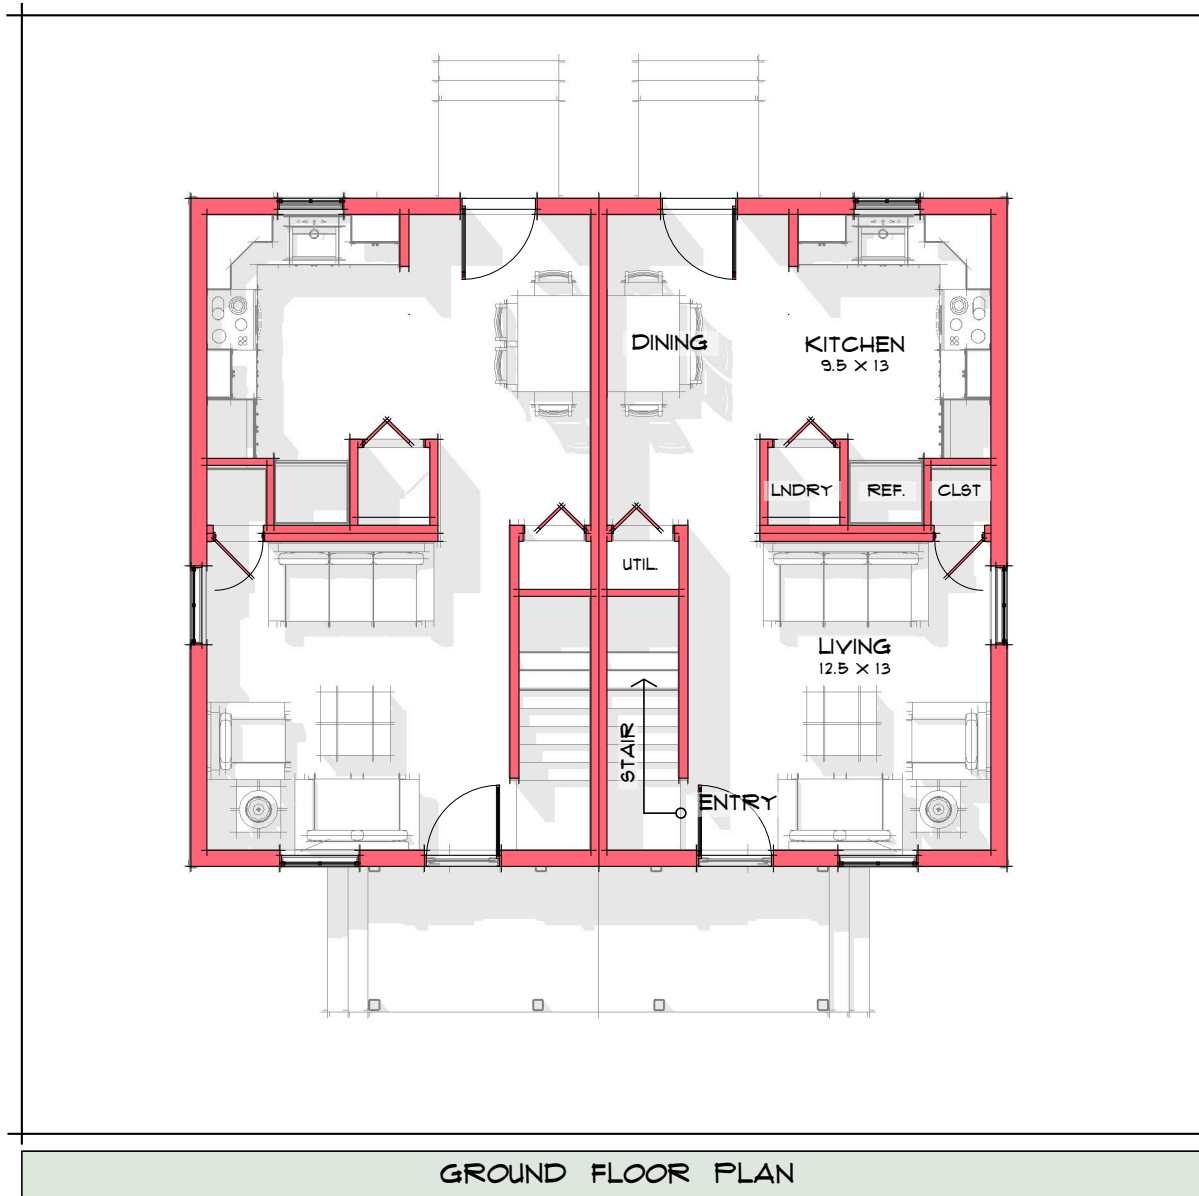

Island Housing Trust  
Jones Marsh Duplex Building  
Bar Harbor, ME

Island Housing Trust  
**Jones Marsh Duplex Building**  
Bar Harbor, ME

Island Housing Trust- Jones Marsh Duplex  
Bar Harbor, ME

**Ground Floor Plan**  
scale: 1/8" = 1'-0"

February 2, 2022

**A1.1**

design by: Showcase Homes of Maine  
Brewer, ME

SECOND FLOOR PLAN

Island Housing Trust- Jones Marsh Duplex Bar Harbor, ME	<b>Second Floor Plan</b> scale: 1/8" = 1'-0"	February 2, 2022 <b>A1.2</b>	design by: Showcase Homes of Maine Brewer, ME
--	---	---------------------------------	--

Island Housing Trust- Jones Marsh Duplex  
Bar Harbor, ME

**Exterior Elevations**  
scale: 1/8" = 1'-0"

February 2, 2022

**A2.1**

design by: Showcase Homes of Maine  
Brewer, ME

Island Housing Trust- Jones Marsh Duplex  
Bar Harbor, ME

**Exterior Elevations**  
scale: 1/8" = 1'-0"

February 2, 2022

**A2.2**

design by: Showcase Homes of Maine  
Brewer, ME

Island Housing Trust- Jones Marsh Duplex  
Bar Harbor, ME

**Exterior Elevations**  
scale: 1/8" = 1'-0"